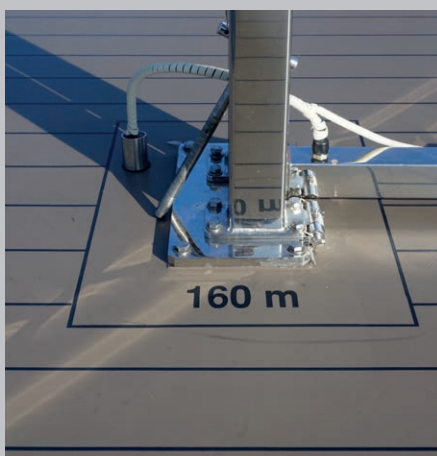

Sikafloor® Marine Deco Teak is designed to be installed on Cruise ships, Mega Yachts, commercial boats, leisure boats, tenders and many more marine vessels

ADVANTAGES

- Ease of workability
- Very low VOC emission
- Solvent free
- Low density
- Permanently elastic
- Good crack bridging properties
- Seamless
- Easy to clean and maintain
- Very long service life
- Multiple deck colours
- Multiple caulking colours