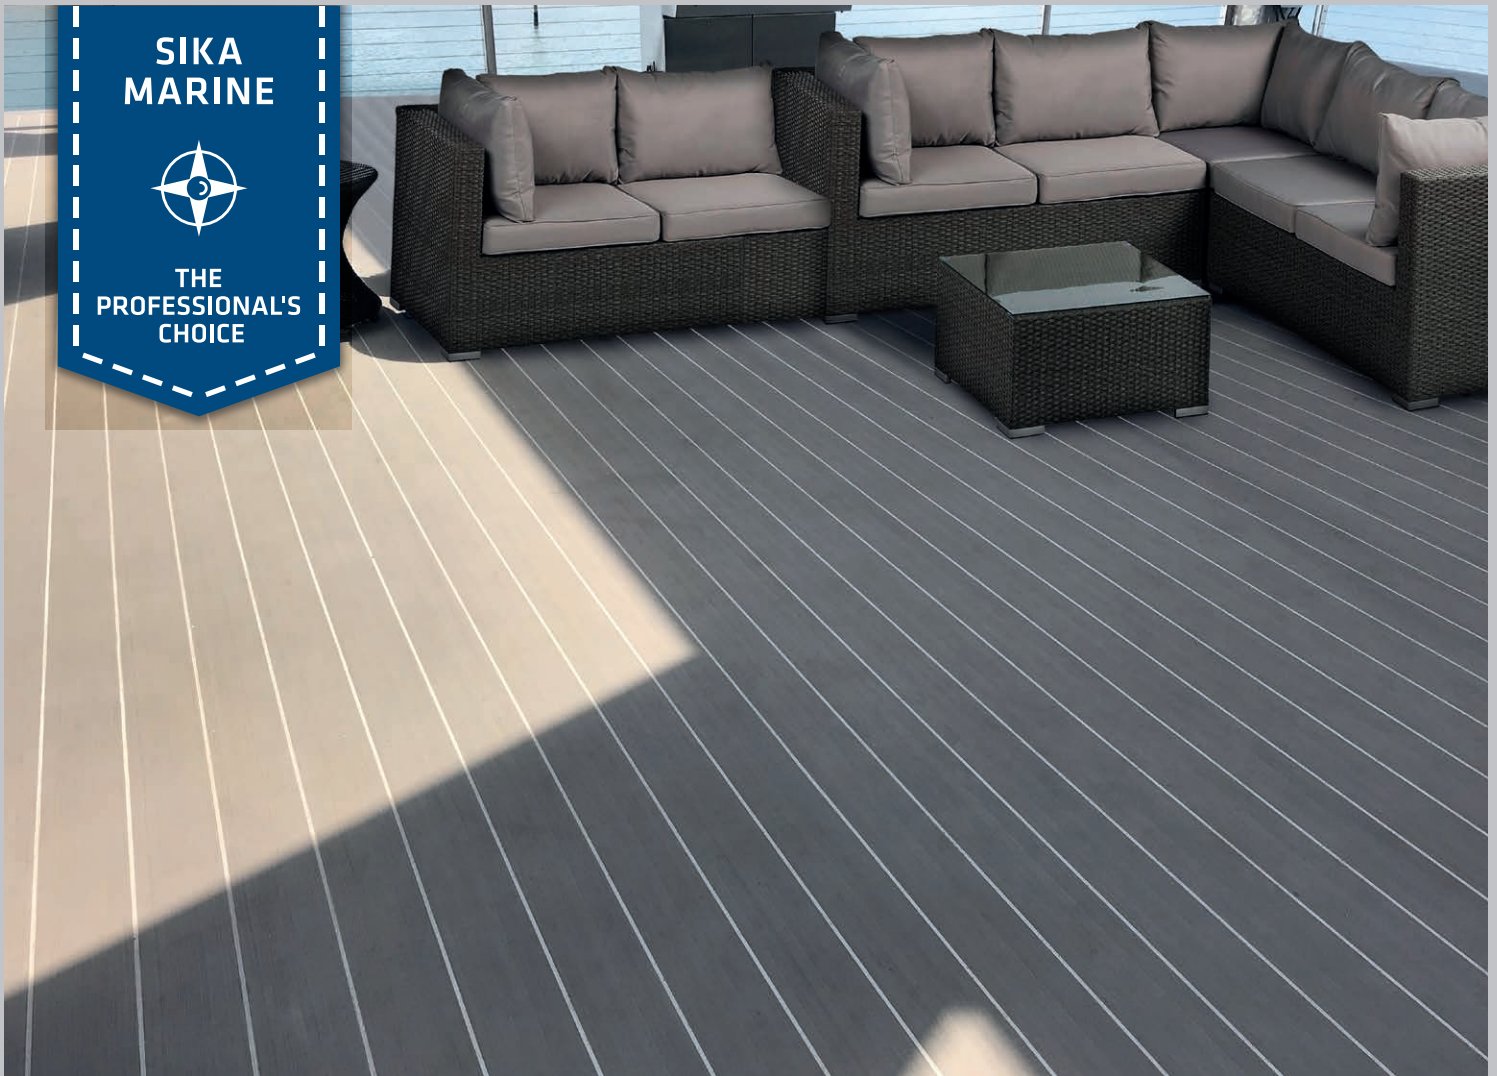

SIKA
MARINE

THE
PROFESSIONAL'S
CHOICE

Sikafloor[®] Marine Deco Teak **PREFABRICATED SYNTHETIC TEAK DECK SOLUTIONS**

BUILDING TRUST

Sikafloor® Marine Deco Teak

Sika Marine has extensive, worldwide experience in flooring solutions including primary deck coverings, A60 and acoustic flooring for commercial vessels, cruise ships and mega yachts with the Sikafloor® Marine systems.

Sika Marine is pleased to present a new comprehensive range of technologically advanced resin based decorative flooring systems for internal and external usage, including a state of the art synthetic teak deck solution.

The Sikafloor® Marine Deco Teak is the best solution when it comes to high quality, durable and real teak effect deck coverings. Available in multiple colours and UV resilient.

The Sikafloor® Marine Deco Teak systems have already proven to be amongst the best in class products due to their ease of installation, low weight, better acoustical performance, excellent aesthetics and comfort.

Sikafloor® Marine Deco Teak is designed to be installed on Cruise ships, Mega Yachts, commercial boats, leisure boats, tenders and many more marine vessels

ADVANTAGES

- Ease of workability
- Very low VOC emission
- Solvent free
- Low density
- Permanently elastic
- Good crack bridging properties
- Seamless
- Easy to clean and maintain
- Very long service life
- Multiple deck colours
- Multiple caulking colours